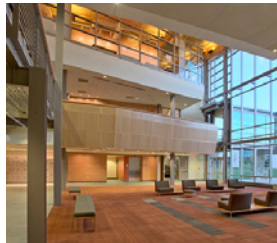

cox graae + spack architects

Potomac School Upper School

McLean, VA

cox graae + spack architects designed the unique renovation and addition for the Potomac School's Upper School. This independent school embraced a campus expansion to create an environmentally sensitive school where indoor teaching spaces extend to the outdoors. cg+s designed the renovation of the existing Upper School and construction of two new wings. Created in the expansion is the Crossroads, a soaring 3-level gathering space integral to the school day. The complex also features improved and new classrooms, a black box theater, a library and a dining room opening to a green roof balcony with expansive views of the wooded campus.