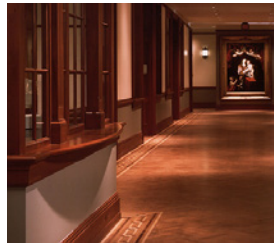

## Georgetown Visitation Founder's Hall

Washington, DC

cox graae + spack architects resurrected Founder's Hall at Georgetown Visitation Preparatory School after a devastating fire in July of 1993. Visitation is the nation's oldest Catholic school for young women. Founder's Hall, built in 1873, serves as a gateway for the campus. cg+s reconstructed the Victorian National Landmark building within its salvaged exterior masonry walls achieving a balance between preserving the historic façade and implementing new modern interior spaces. The first floor features replication of the original reception parlors while the upper floors house new classrooms and administrative spaces.