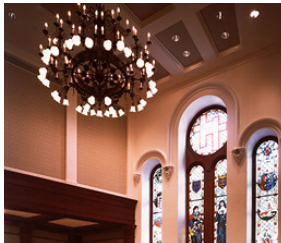

## Georgetown Visitation Founder's Hall

Washington, DC

cox graae + spack architects resurrected Founder's Hall at Georgetown Visitation Preparatory School after a devastating fire in July of 1993. Visitation is the nation's oldest Catholic school for young women. Founder's Hall, built in 1873, serves as a gateway for the campus. cg+s reconstructed the Victorian National Landmark building within its salvaged exterior masonry walls achieving a balance between preserving the historic façade and implementing new modern interior spaces. The first floor features replication of the original reception parlors while the upper floors house new classrooms and administrative spaces.